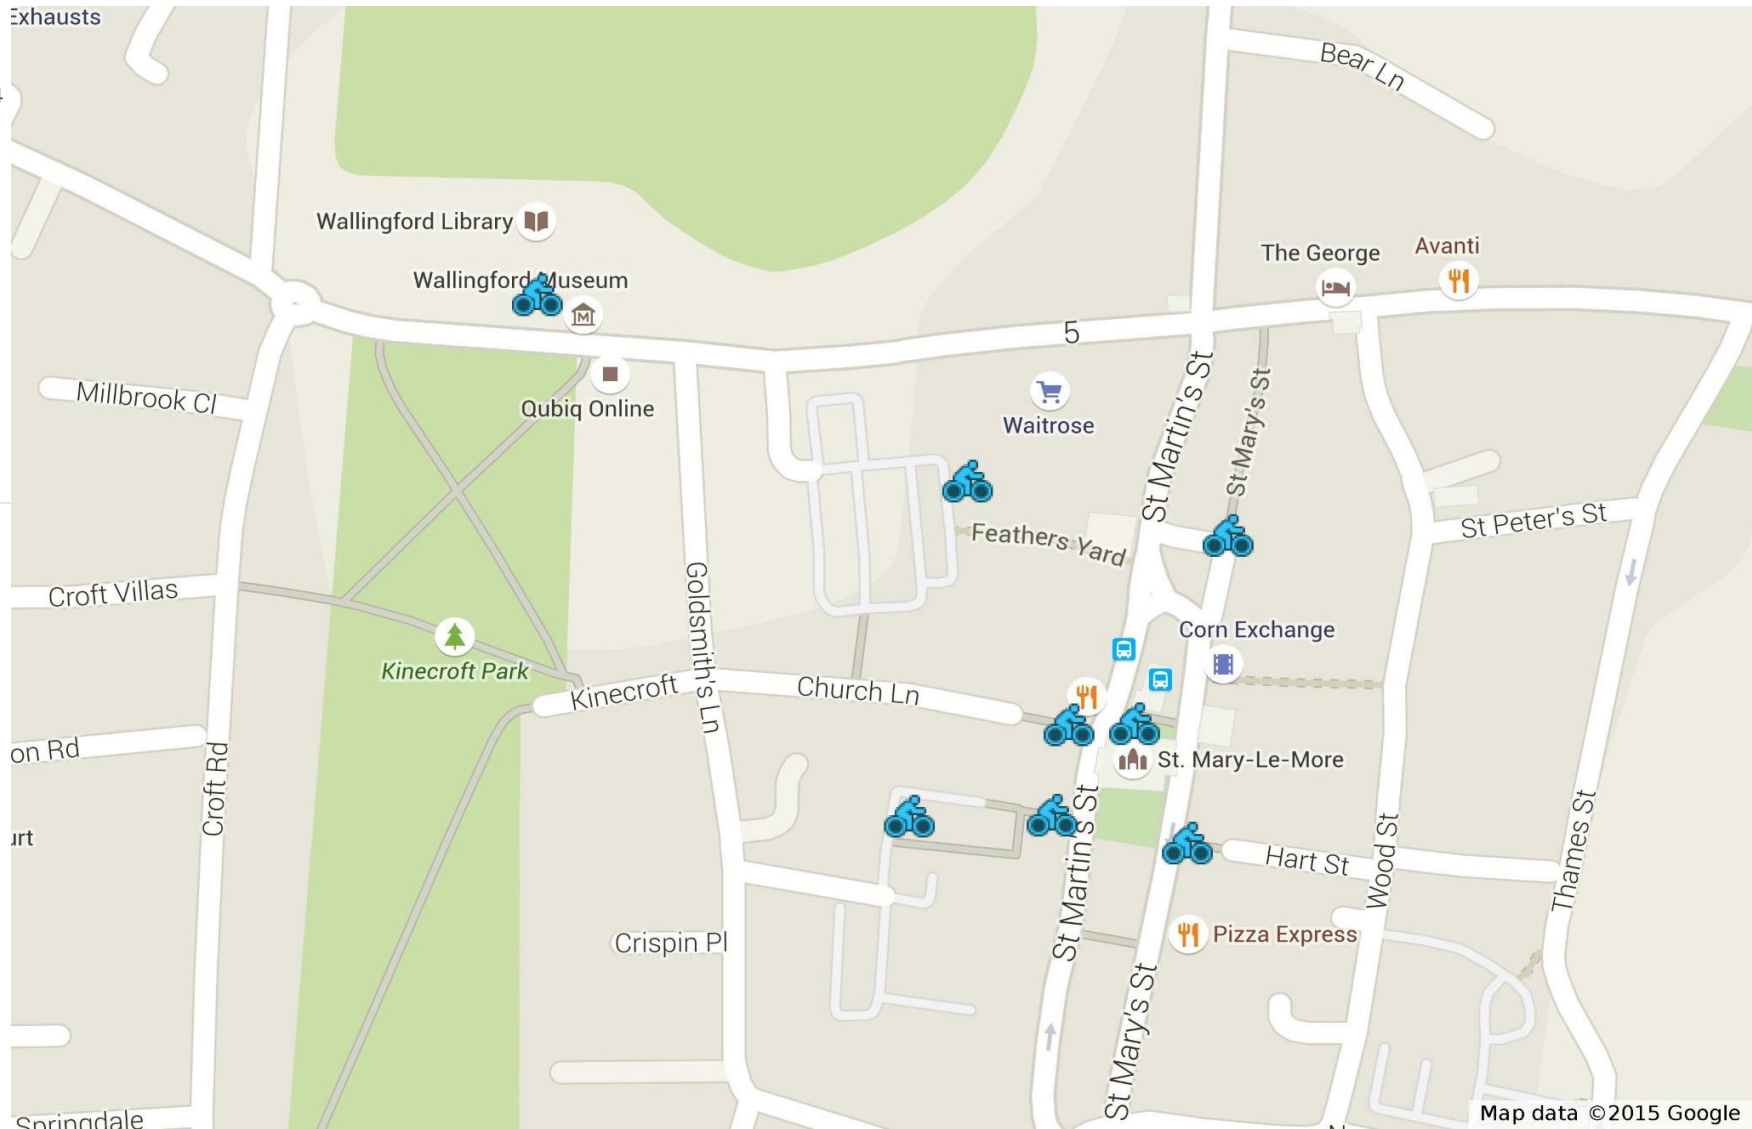

Wallingford Bike Racks

Please note that the racks at the Library/Museum, St Mary-le-More and Waitrose are for visitors/customers